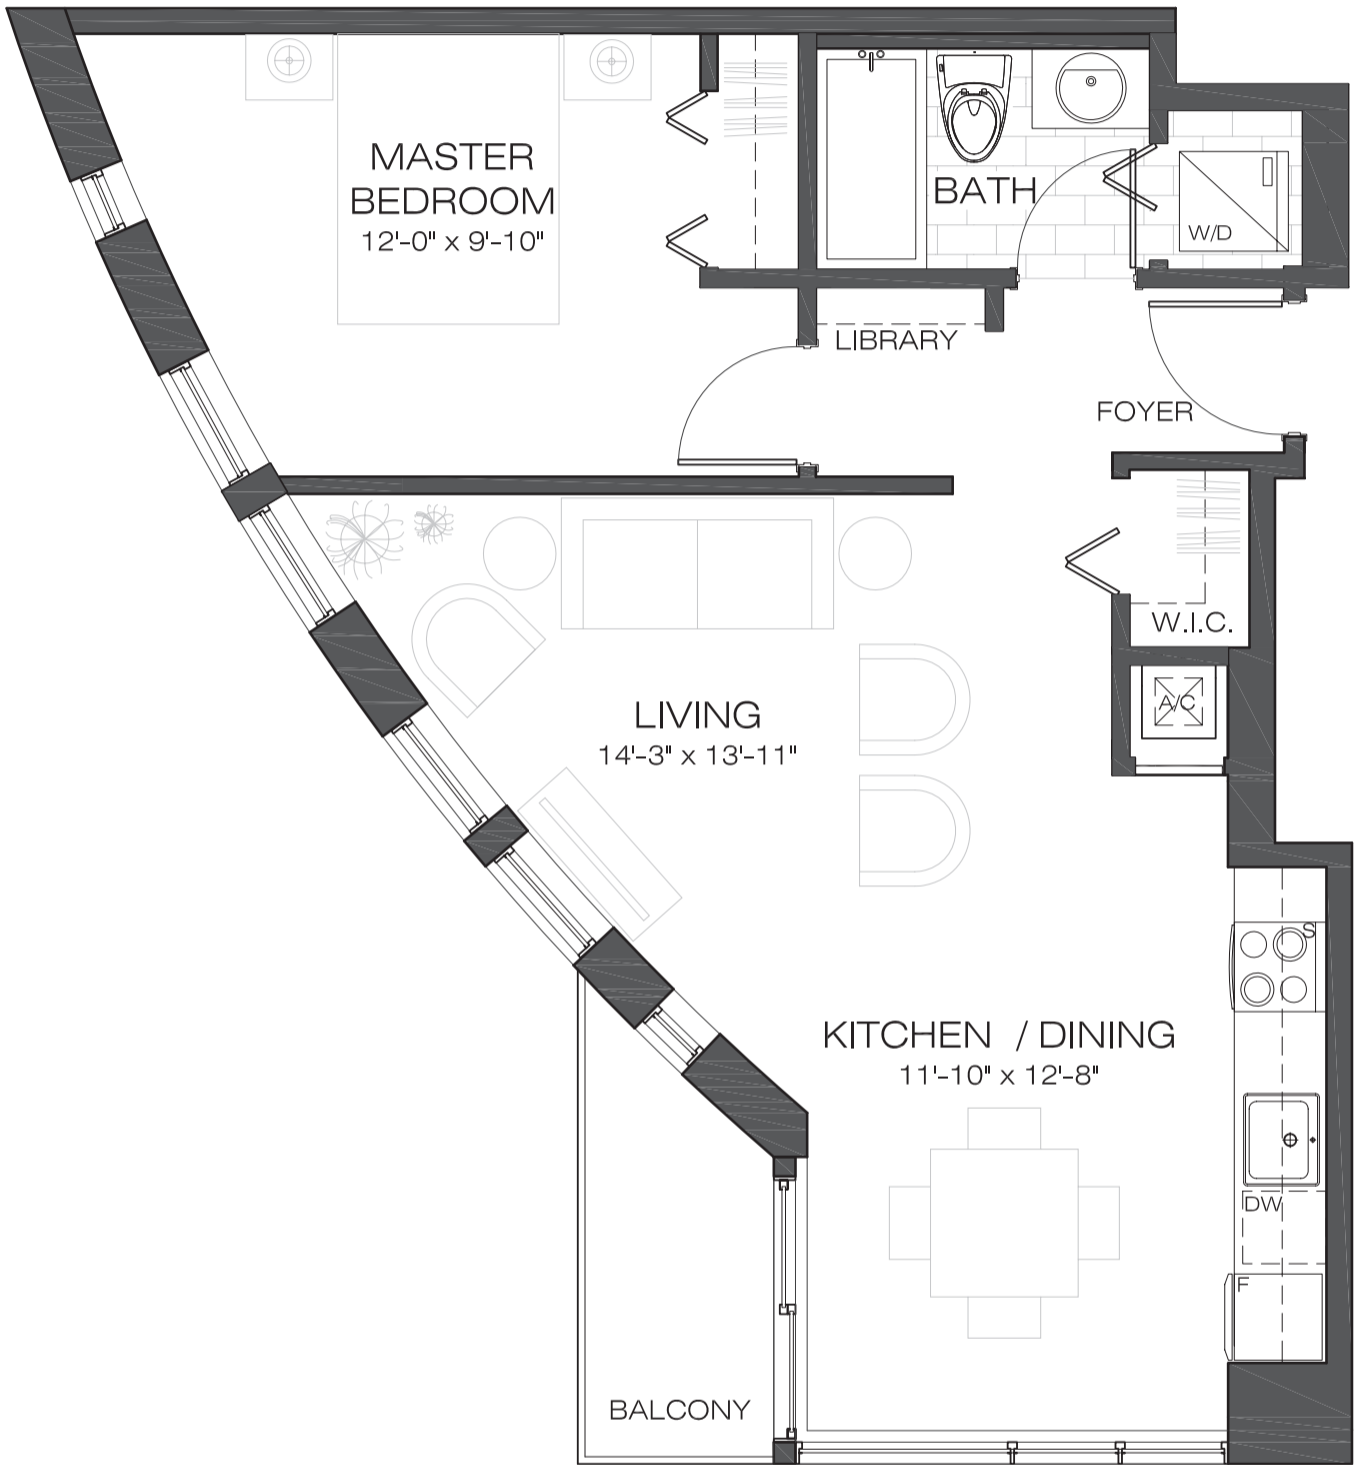

TRIBECA
EAST

THE BOWERY

1 BR 670 SQ FT [405 - 2705]

NEPEAN STREET

WEST TOWER

4TH - 10TH FLOOR

11TH - 27TH FLOOR